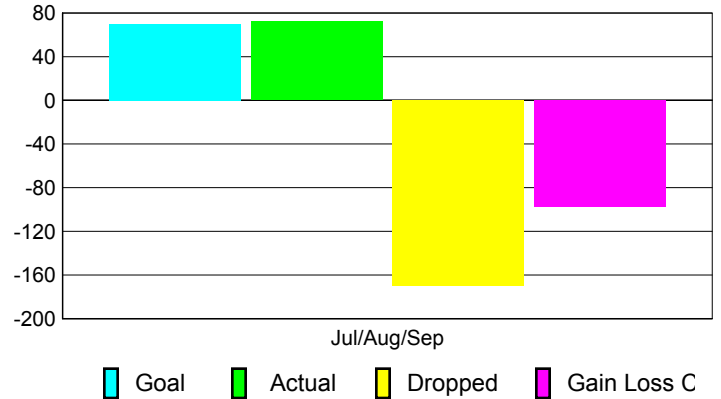

Membership Results 2010-2011

Goal, New, Dropped, Gain/Loss