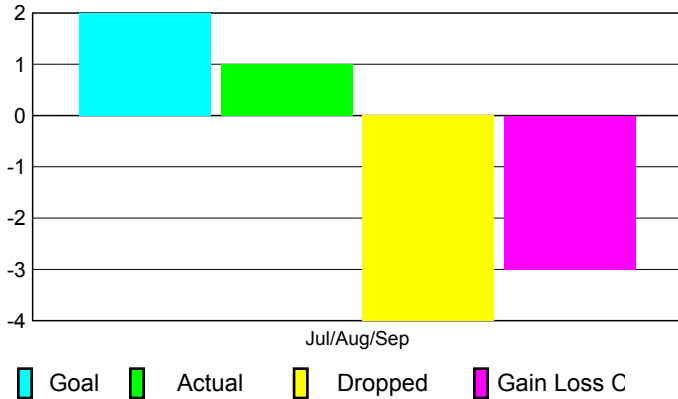

2010-2011 GMT Reports for District (or Undistricted) **District 321C2**

GMT: NARESH KUMAR AGGARWAL

Location: INDIA

GMT CA: 6

CLUBS

Club Results
2010-2011

Clubs
2009-2010

Month	New Club Goal	Actual New Clubs	Actual Dropped Clubs	Gain/Loss of Clubs	Gain/Loss of Clubs
Jul/Aug/Sep	2	1	-4	-3	6
Totals	2	1	-4	-3	6

Club Results 2010-2011

Goal, New, Dropped, Gain/Loss

Comparison of Club Gain/Loss

Current Year Compared to the Previous Year

YTD Status Quo Clubs 2010-2011

Status Quo Clubs Compared to Status Quo Members

MEMBERSHIP