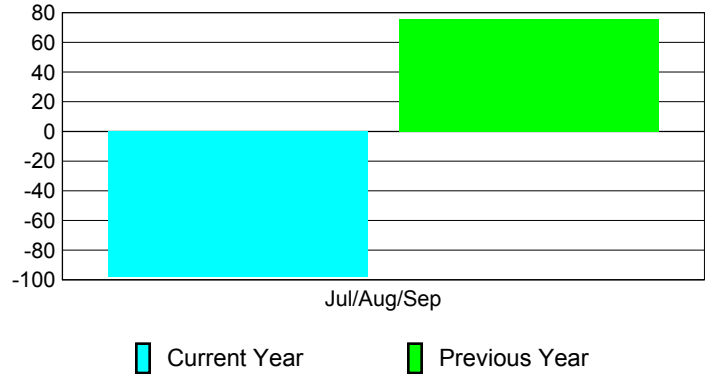

Comparison of Membership Gain/Loss

Current Year Compared to the Previous Year