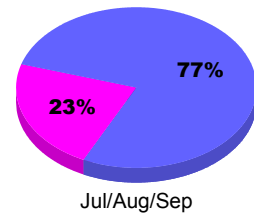

Membership Results
2010-2011

Membership
2009-2010

Month	Net Memb Goal	Actual New Memb	Actual Dropped Memb	Gain/Loss of Memb	Gain/Loss of Memb
Jul/Aug/Sep	70	72	-170	-98	76
Totals	70	72	-170	-98	76

Membership Results 2010-2011

Goal, New, Dropped, Gain/Loss

Comparison of Membership Gain/Loss

Current Year Compared to the Previous Year

Gender Comparison 2010-2011

■ Male ■ Female