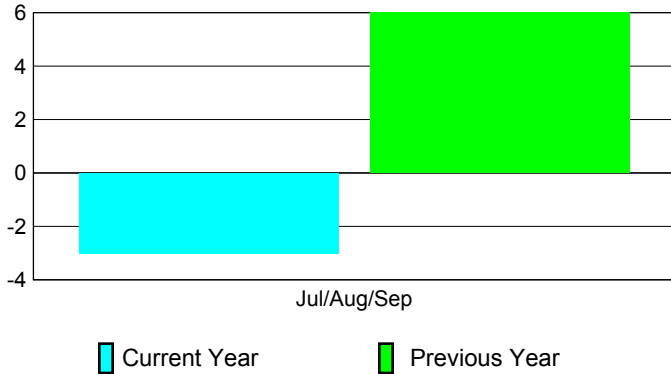

2010-2011 GMT Reports for District (or Undistricted) **District 321C2**

GMT: NARESH KUMAR AGGARWAL

Location: INDIA

GMT CA: 6

CLUBS

Club Results
2010-2011

Clubs
2009-2010

Month	New Club Goal	Actual New Clubs	Actual Dropped Clubs	Gain/Loss of Clubs	Gain/Loss of Clubs
Jul/Aug/Sep	2	1	-4	-3	6
Totals	2	1	-4	-3	6

Club Results 2010-2011

Goal, New, Dropped, Gain/Loss

Comparison of Club Gain/Loss

Current Year Compared to the Previous Year

YTD Status Quo Clubs 2010-2011

Status Quo Clubs Compared to Status Quo Members

MEMBERSHIP